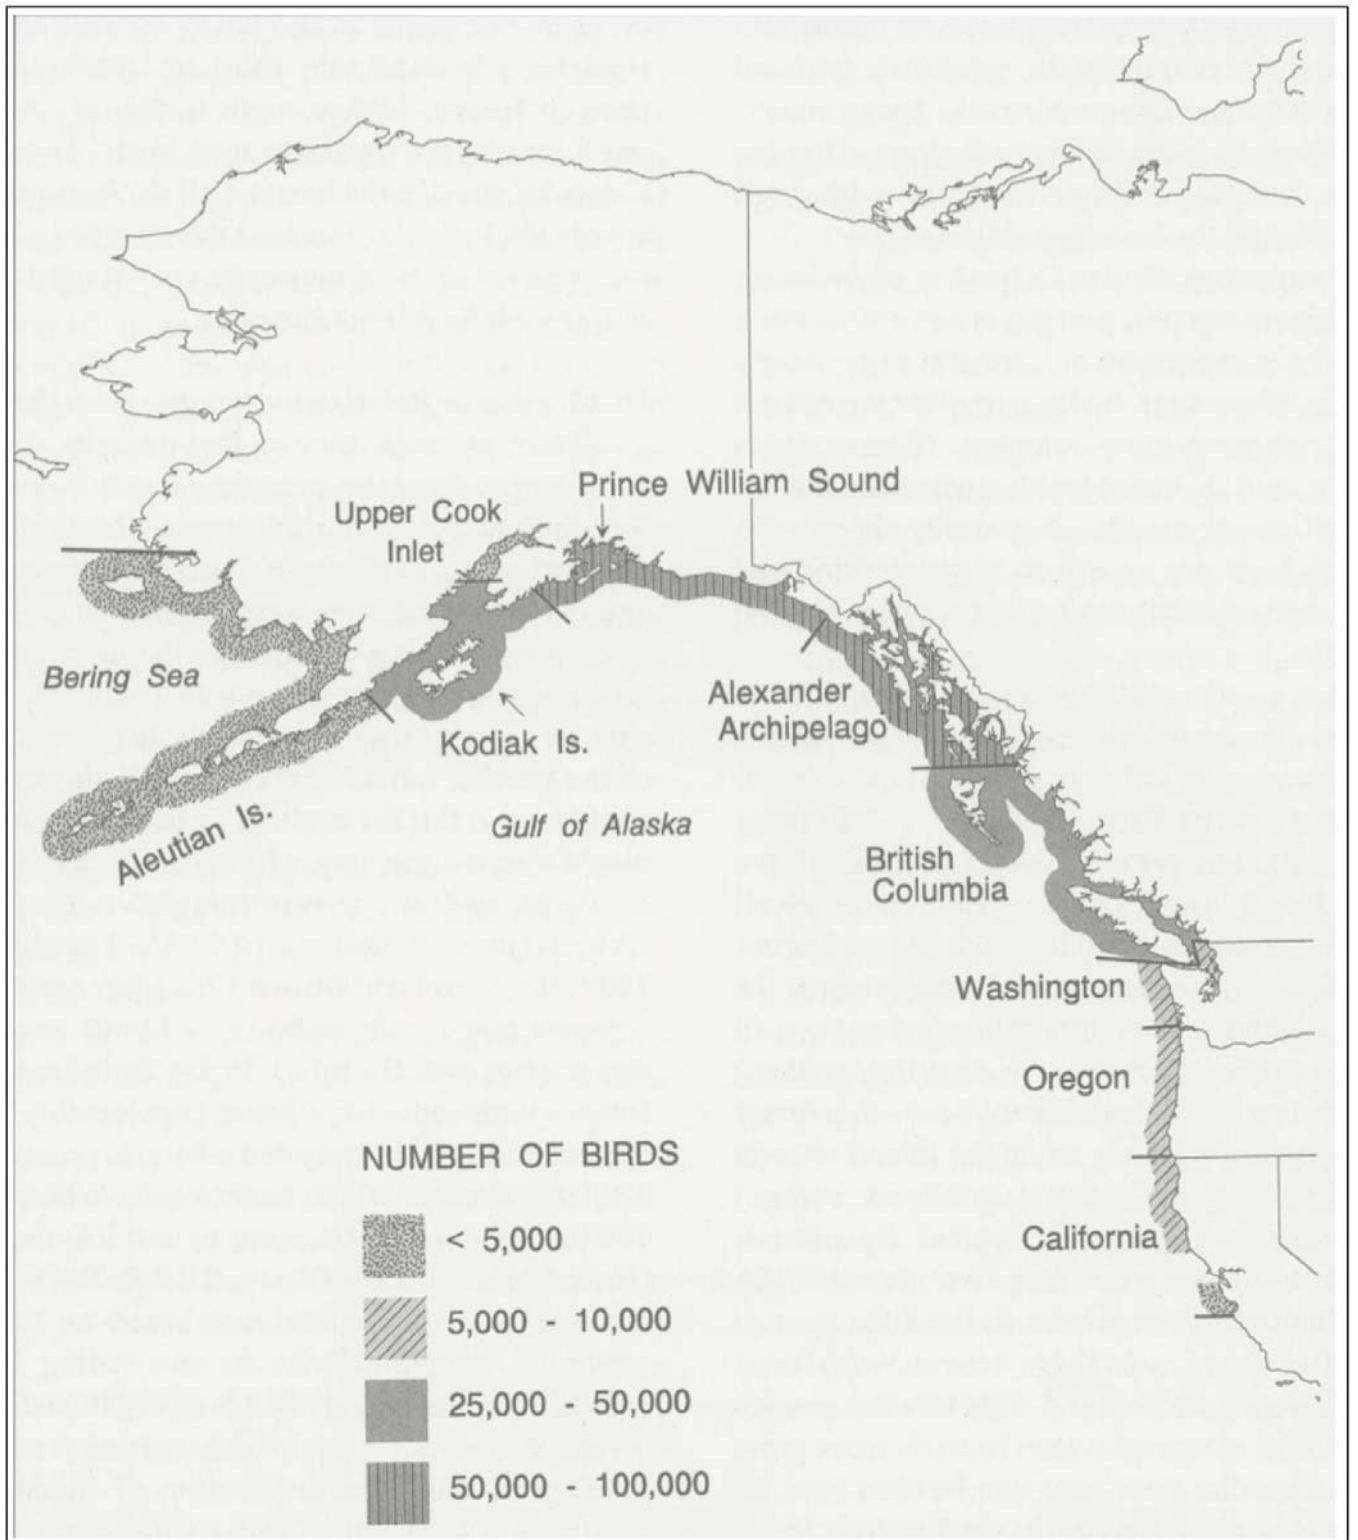

Marbled Murrelet Figures

FIGURE 1. Range of the Marbled Murrelet *Brachyramphus marmoratus* and population size along sections of the west coast of North America (from [17]Ralph et al. 1995; reprinted with permission)

Marbled Murrelet Figures

Figure 2. Densities of Marbled Murrelets along California coast by coastal sections. Proportional circles indicate densities per 2-km coastal segment (12 km²). The largest circle (Big Lagoon to Trinidad) equals a density of 8.81 birds/km². Areas of old-growth forests are shown inland as shaded areas (from [30]Ralph and Miller 1995; reprinted with permission).