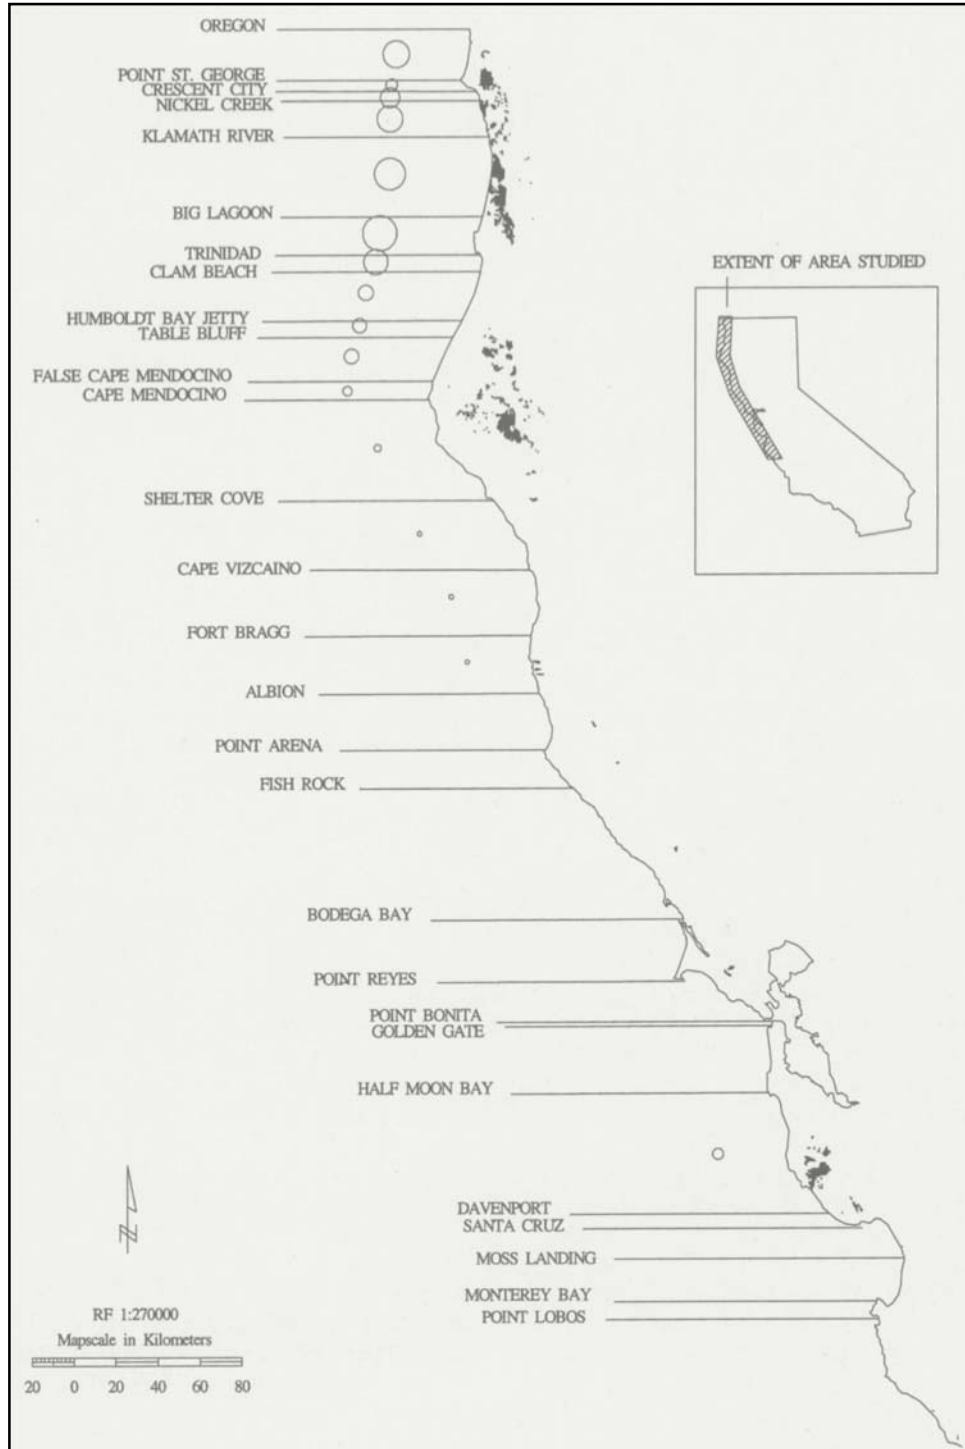

Marbled Murrelet Figures

FIGURE 1. Range of the Marbled Murrelet *Brachyramphus marmoratus* and population size along sections of the west coast of North America (from [17]Ralph et al. 1995; reprinted with permission)

Marbled Murrelet Figures

Figure 2. Densities of Marbled Murrelets along California coast by coastal sections. Proportional circles indicate densities per 2-km coastal segment (12 km²). The largest circle (Big Lagoon to Trinidad) equals a density of 8.81 birds/km². Areas of old-growth forests are shown inland as shaded areas (from [30]Ralph and Miller 1995; reprinted with permission).